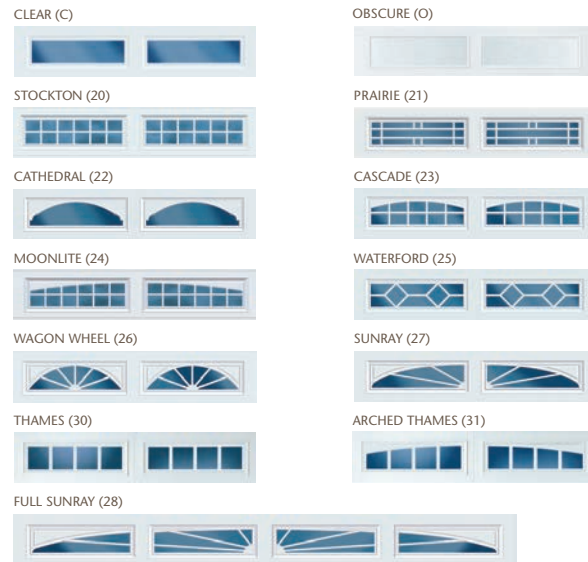

Options

DECRA TRIM WINDOW INSERTS