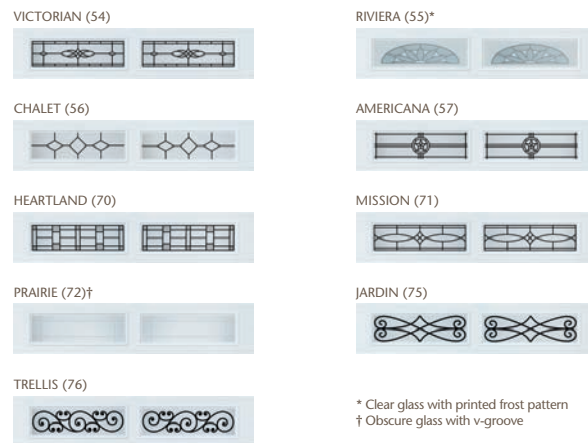

DECRA GLASS™ WINDOWS

* Clear glass with printed frost pattern
† Obscure glass with v-groove