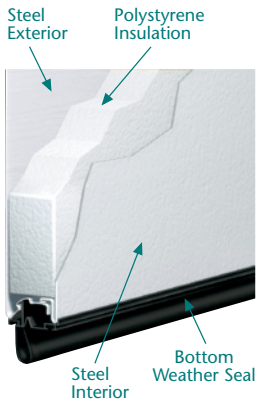

HILLCREST COLLECTION

Construction

3000 Triple-Layer: Steel + Insulation + Steel

For the toughest, energy-efficient steel door, a Hillcrest 3000 triple-layer door includes the ultimate in thermal properties, plus a layer of steel for a finished interior look and added durability.

- Heavy-Duty Exterior and Interior Steel
- Durable, Reliable, Low Maintenance
- Environmentally Safe Polystyrene Thermal Insulation
- Superior Energy Efficiency
- Extra Quiet Operation
- 14 ga/16 ga Conventional Hardware

Specifications

	HILLCREST 3000
PANEL DESIGNS	
Bead Board	•
Recessed	•
Raised	•
INSULATION¹	Polystyrene
R-VALUE²	9.19
DOOR THICKNESS	2"
STEEL THICKNESS	27/27 ga
WINDOW GLASS OPTIONS	
3/32" (0.24cm) Single Strength	•
Insulated Glass	•
Obscure	•
DECORATIVE HARDWARE OPTIONS	•
WIND LOAD³ AVAILABLE	•
PAINT FINISH WARRANTY⁴	Lifetime
HARDWARE WARRANTY⁴	3 Years