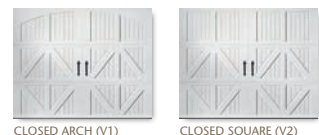

Amarr

CLASSIC CARRIAGE HOUSE STYLES

LUCERN

VALENCIA

SANTIAGO

TUSCANY

NORTHAMPTON

BORDEAUX

CORTONA

Colors

Construction

Decorative Hardware & Lock

Service • Repair • Sales • Installation
(707) 795-DOOR (3667)
Rohnert Park, CA 94928