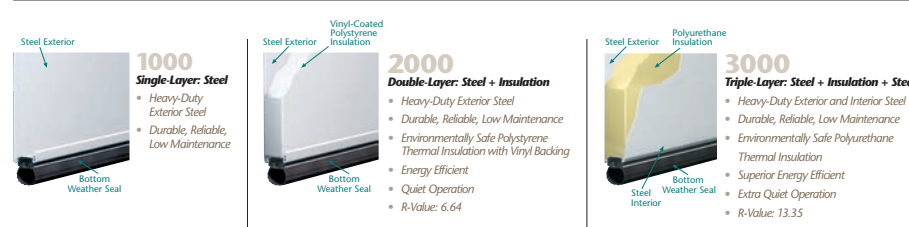

Colors

Construction