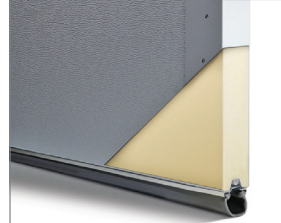

Shown in charcoal with tinted glass.

2717 STERLING w/INFINITY GLASS

24 GAUGE SMOOTH STEEL | POLYURETHANE INSULATION | R-VALUE R-15.07

Glass *limited to 1 section per door*

Tinted†

Insulation Type

Polyurethane Insulation
R-value
R-15.07

Standard Colors*

Custom Colors*

Shown in bone white with tinted glass.

AVAILABLE SIZES

- Widths of 8', 9', 10', 12', 16', and 18'
- 3" height increments up to 14' (except 6'3", 6'6", 6'9", 8'3", 8'6", and 10'3")