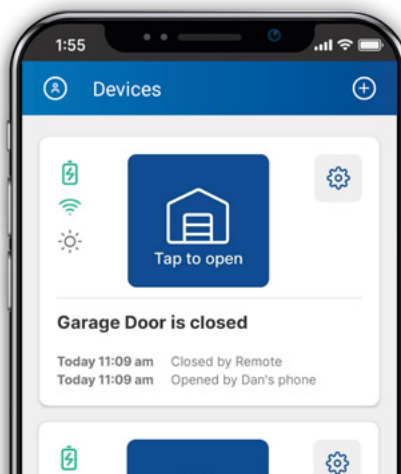

Power Up Value

Nice

Linear 661 *Smart Garage Door Opener*

Backed by over 60 years of pioneering experience

The Nice Linear 661 Garage Door Opener marks the first in a series of smart, Nice openers that combine sleek industrial design at an incredible value. With features such as Wi-Fi™ and smartphone connectivity, pre-installed battery and more, the 661 offers an easier installation process resulting in fewer service calls and increased revenue.

The 661 is an evolution of the Linear brand as innovation from Nice, that creates a smart, convenient, and value-driven choice.

New!
Nice G.O. App

Easy to use, customer friendly

Nice G.O. Mobile App Features:

- Real-time notifications and control of garage door from any mobile device
- Invite guests and allow custom access and permissions for up to 10 authorized users
- Schedule operations and timers for doors and lights

Operates residential sectional doors up to 8 ft high & 350 lbs

*Includes
Wi-Fi
Connected
Wall Station*

Nice

Linear 661 Smart Garage Door Opener

Welcome to the New Generation of Smart and Simple.

Turn any garage into a **smart garage** with the Nice Linear 661 and its pairing with the Nice G.O. app, where homeowners can have convenience and peace of mind at their fingertips.